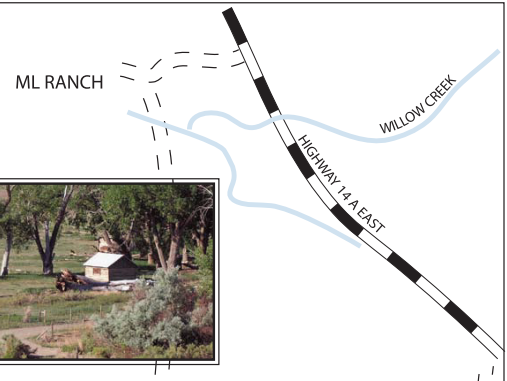

BEAVER FLATS FARM

Map Key

Old Bighorn River Channel - - - - -
 Present Bighorn River Channel - - - - -

Roads gravel/dirt
 paved

Emergency Phone 911
 Bighorn County Sheriff 1-800-500-2324
 Bighorn Canyon National Recreation Area 548-2251
 Wyoming Game and Fish Dept. 1-800-842-1934

BIGHORN LAKE
 Bighorn Canyon National Recreation Area
 Lovell, Wyoming

Recreational Guide

ML Ranch

Map 5

Provided by Friends of Bighorn Lake
www.bighornlake.com
 Designed by Ashley Decker.
 In cooperation with
 Bighorn Canyon National Recreation Area
 Northwest College, and Wyoming Game and Fish Dept.